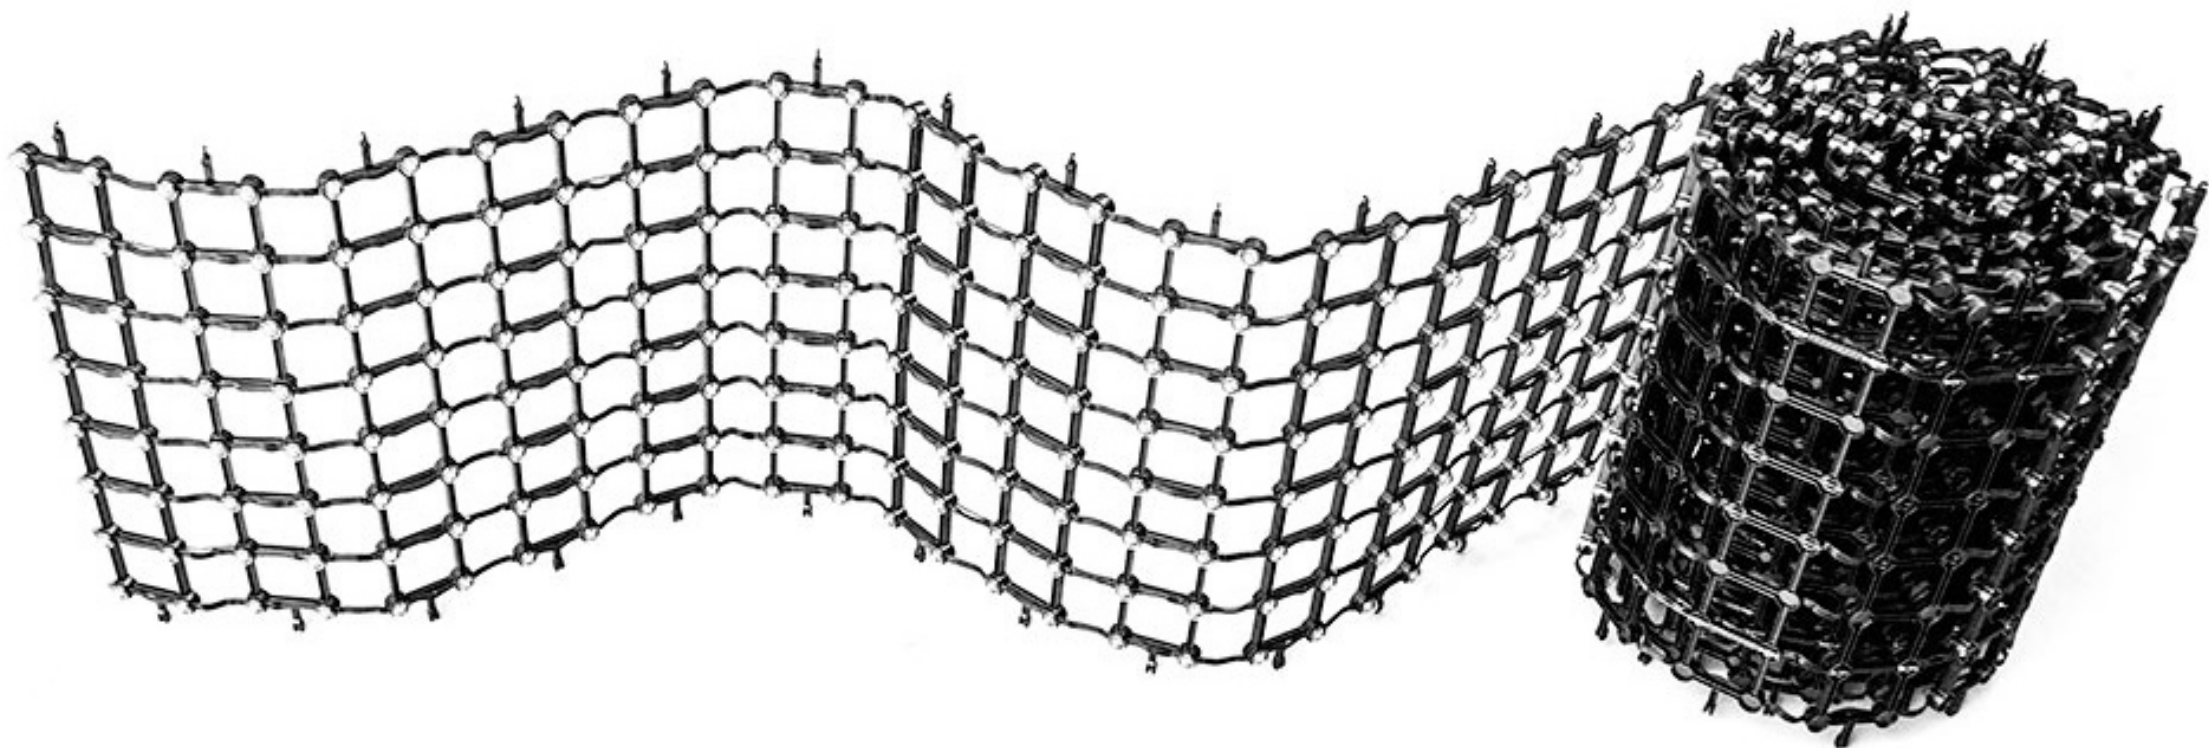

M1 SERIES LED MESH SCREEN

Flexible Design

M1 LED mesh screen is a type of flexible LED screen, with ultra flex design make it easily to achieve creative shapes like arch, circle, etc. Customized size available.

High Transparency

M1 series are with above 70% transparency rate, mixed use with stage lighting, fog, lasers, etc creating fantastic visual effect.

Fast Lock, Easy Installation

Fast inter-panel locks make it quick and easy installation and dismantle, highly efficient for large-scale project.

Easy Cabling

8 inputs connection cables on panel in order to 8 outputs on slave controller for data&power transmission.

Versatile Shape

To fit various irregular surfaces on buildings, can make screen by unit panel or single string strip.

Full-weather Application

Silicon glue pixel dot, Waterproof connectors at head and tail, Durable use outside.

Wiring Diagram

Technical Parameters		
Model	M1-37	M1-56
Pixel pitch	30mm	56.25mm
Pixel config	1*SMD3535, Nationstar gold wire	1*SMD3535, Nationstar gold wire
Panel size	Customized size, Max 300mm x 4800mm	Customized size, Max 450mm x 7200mm
Panel resolution	Up to panel size, Max 8 x 128 pixel dots	Up to panel size, Max 8 x 128 pixel dots
Panel weight	4kg / sqm	2.4kg / sqm
Brightness	2.5nits/pixel dot; 2000 nits/sqm	2.5nits/pixel dot; 1000 nits/sqm
IP rating(Front/Rear)	IP43/IP65	
Grey scale	16 bit (IC UCS8903)	
Refresh rate	1000 - 3000 Hz	
Tranparency rate	70%	80%
Scan mode	Static	
Max power consumption	440W / sqm	135W / sqm
Viewing angle	140° /110° (H/V)	
Operating temperature	-20~50° C	
Input voltage	AC 100~240V;50/60Hz	
Working voltage	DC 7.5V	
Humidity	10~90%RH	
Life time	>50,000 Hours	
Certification	CE,RoHS	