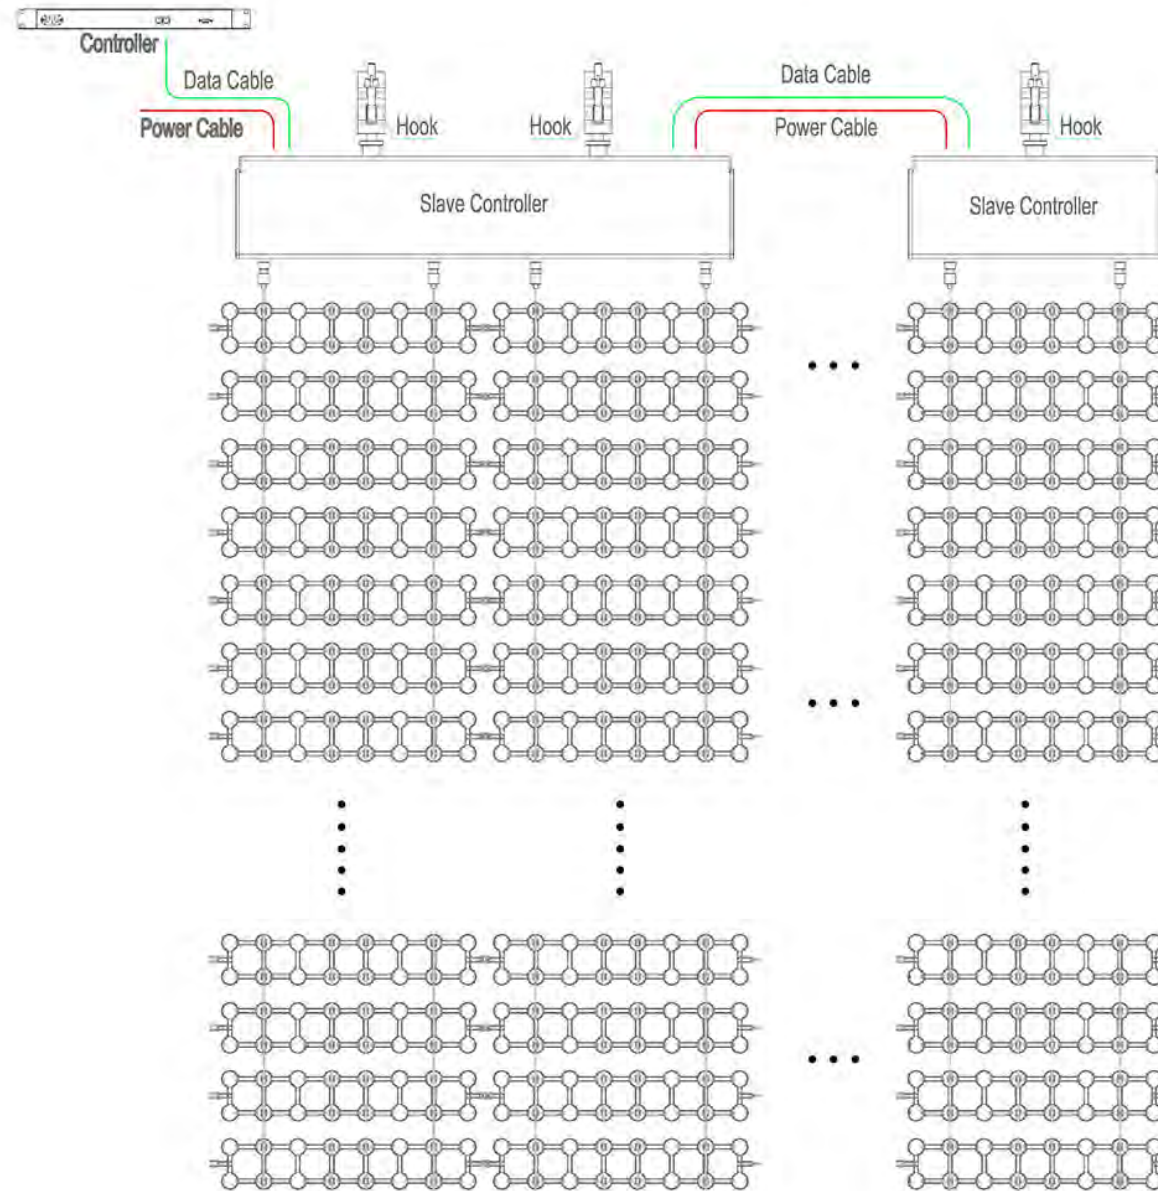

Easy Cabling

8 inputs connection cables on panel in order to 8 outputs on slave controller for data&power transmission.

Versatile Shape

To fit various irregular surfaces on buildings, can make screen by unit panel or single string strip.

Full-weather Application

Silicon glue pixel dot, Waterproof connectors at head and tail, Durable use outside.

Wiring Diagram

Technical Parameters		
Model	M1-37	M1-56
Pixel pitch	30mm	56.25mm
Pixel config	1*SMD3535, Nationstar gold wire	1*SMD3535, Nationstar gold wire
Panel size	Customized size, Max 300mm x 4800mm	Customized size, Max 450mm x 7200mm
Panel resolution	Up to panel size, Max 8 x 128 pixel dots	Up to panel size, Max 8 x 128 pixel dots
Panel weight	4kg / sqm	2.4kg / sqm
Brightness	2.5nits/pixel dot; 2000 nits/sqm	2.5nits/pixel dot; 1000 nits/sqm
IP rating(Front/Rear)	IP43/IP65	
Grey scale	16 bit (IC UCS8903)	
Refresh rate	1000 - 3000 Hz	
Tranparency rate	70%	80%
Scan mode	Static	
Max power consumption	440W / sqm	135W / sqm
Viewing angle	140° /110° (H/V)	
Operating temperature	-20~50° C	
Input voltage	AC 100~240V;50/60Hz	
Working voltage	DC 7.5V	
Humidity	10~90%RH	
Life time	>50,000 Hours	
Certification	CE,RoHS	